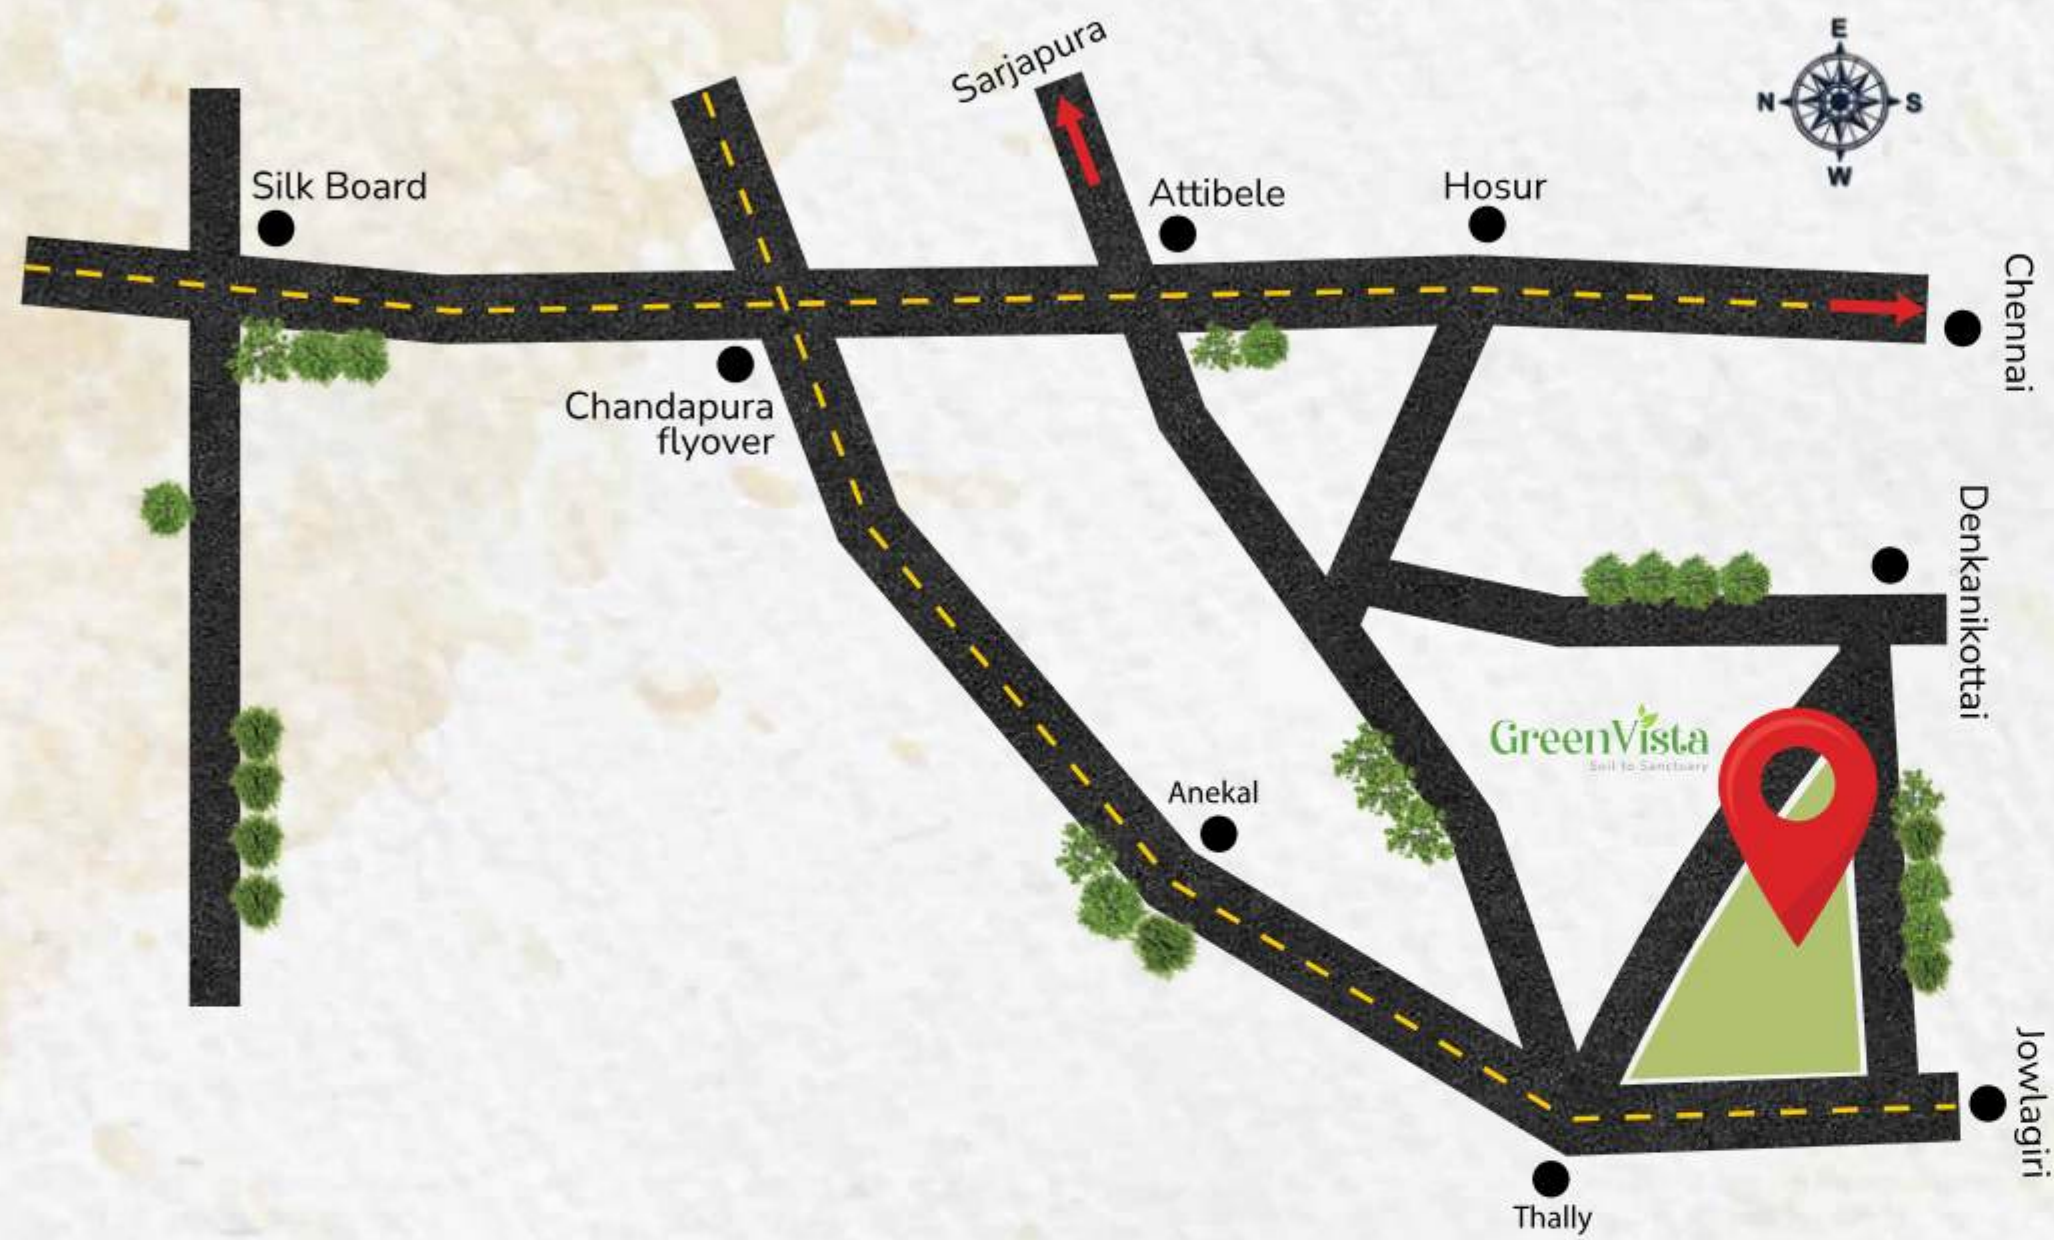

location MAP

PROJECT BY

Sarjeevani
Farms

GreenVista
Soil to Sanctuary

Survey Number 119, 37, Agalakottai,
Jowlagiri-Denkanikottai Main Road,
Near Jowlagiri, Thally, Tamil Nadu- 635107

+91 90193 45600 | +91 99864 10709 | +91 97398 60003